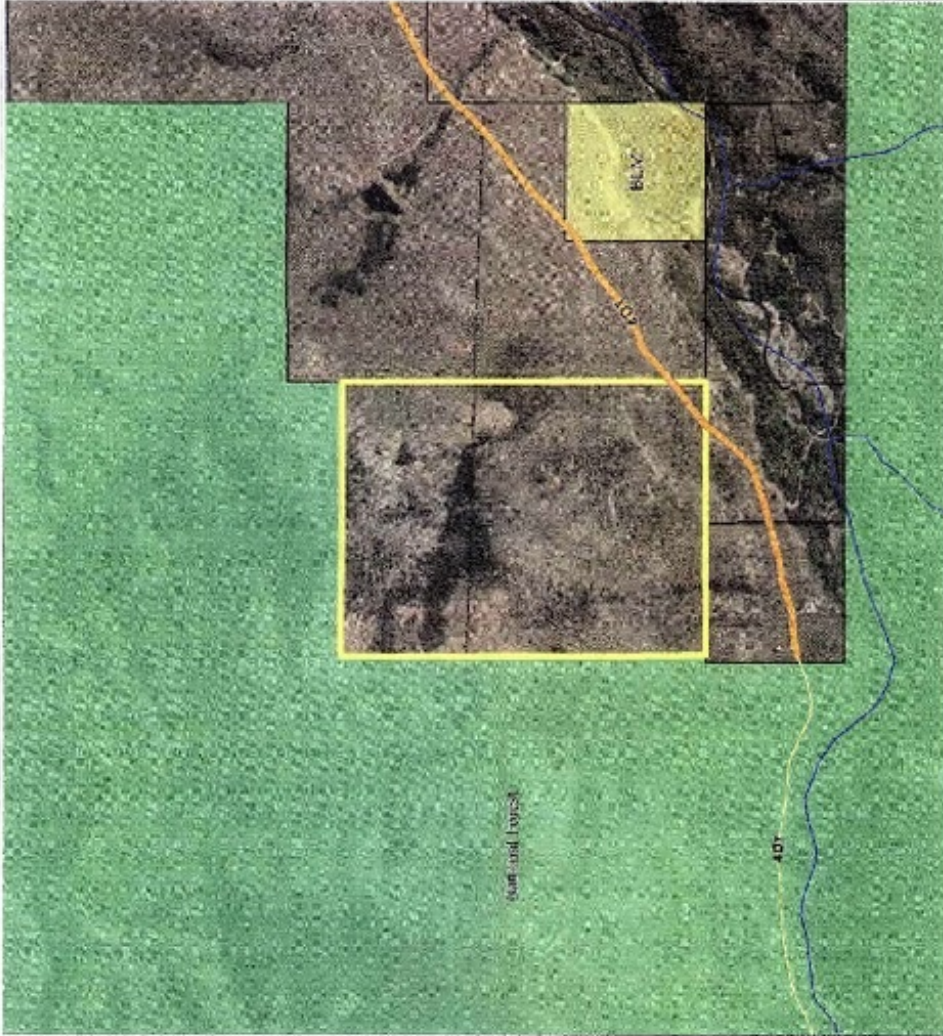

Price: \$2,350,000

Address: 1457 Road 4DT, Meeteetse, WY

MLS Number: 10005946

Description: Wood River Mountain Retreat with 205± acres bordering the Shoshone National Forest - The heart of this Wood River Mountain Retreat is the 6,000± square foot home. The main level consists of a large great room with a rock fireplace, a super kitchen, a very nice office area and the master bedroom along with two additional bedrooms. Just step outside onto the large deck to enjoy the fantastic view and watch wildlife. If you prefer, you can choose the patio off the kitchen to have a barbeque and then go for a dip in the Jacuzzi. The lower level has a game room with a large rock fireplace, three more bedrooms and the utility room. From here you can walk out onto a nice patio and then into the open spaces of the mountains. Three additional buildings on the property include a backup generator building, a 1,300± square foot barn now used for storage, and a 1,680± square foot shop and storage.

Square Feet: 6130±

Land Area: 205± acres

Bedrooms: 5

Bathrooms: 4.5

This map may be inaccurate for new or remote addresses. Please double check the location before using this information.

**Heckert Ranch
NE Unit
205 +/- acres**

Dark County provides this map for illustrative purposes only and assumes no liability for actions taken by users based on information shown.